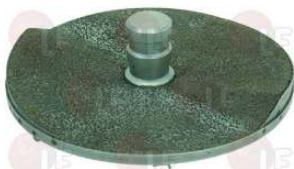

*Suitable **universal spare parts** may not be included*

Rel. 2013-11260942

Suitable for:

DUPLEX-AGUSTONI

Suitable for:

Abrasive discs for potato peeler

9735013 ABRASIVE DISC FOR POTATO PEELER \varnothing 270 mm
 fixing hole \varnothing 24 mm - with pin groove 13x46 mm
 for Potato peeler (DUPLEX-AGUSTONI)
 since 1/01/99
 till 1/01/99
 OCEA3